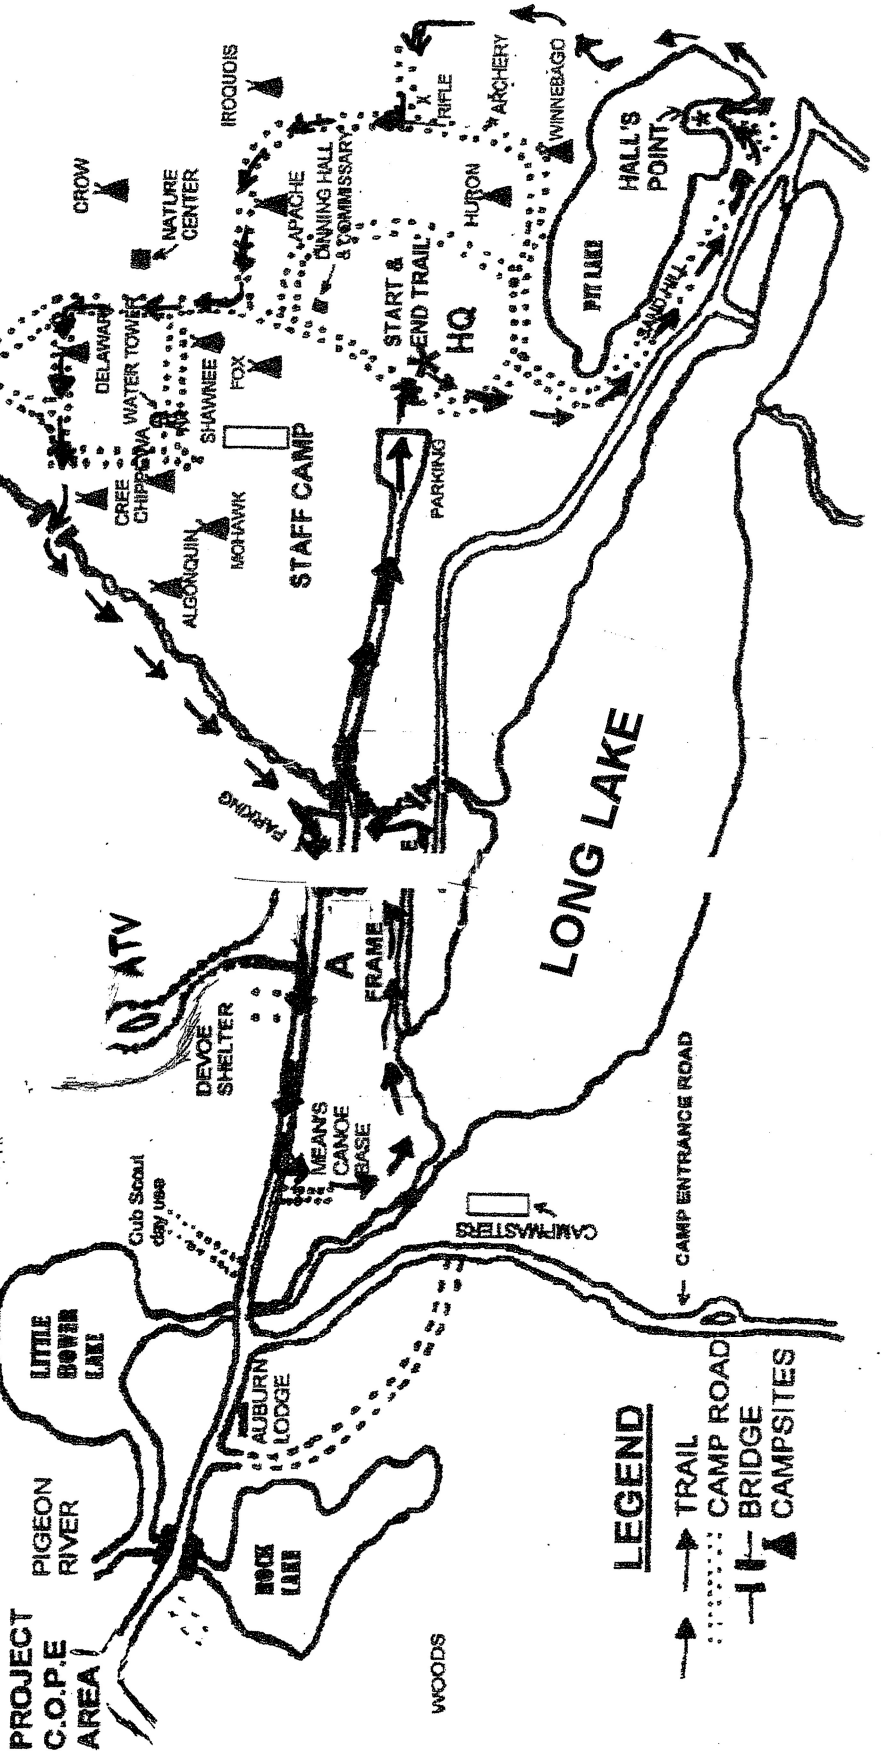

MASTODON TREK

Follow white markings on trees & posts

5 Miles long

WOODS

REVISED JAN 2021

LEGEND

- TRAIL
- ⋯ CAMP ROAD
- |— BRIDGE
- ▲ CAMPSITES