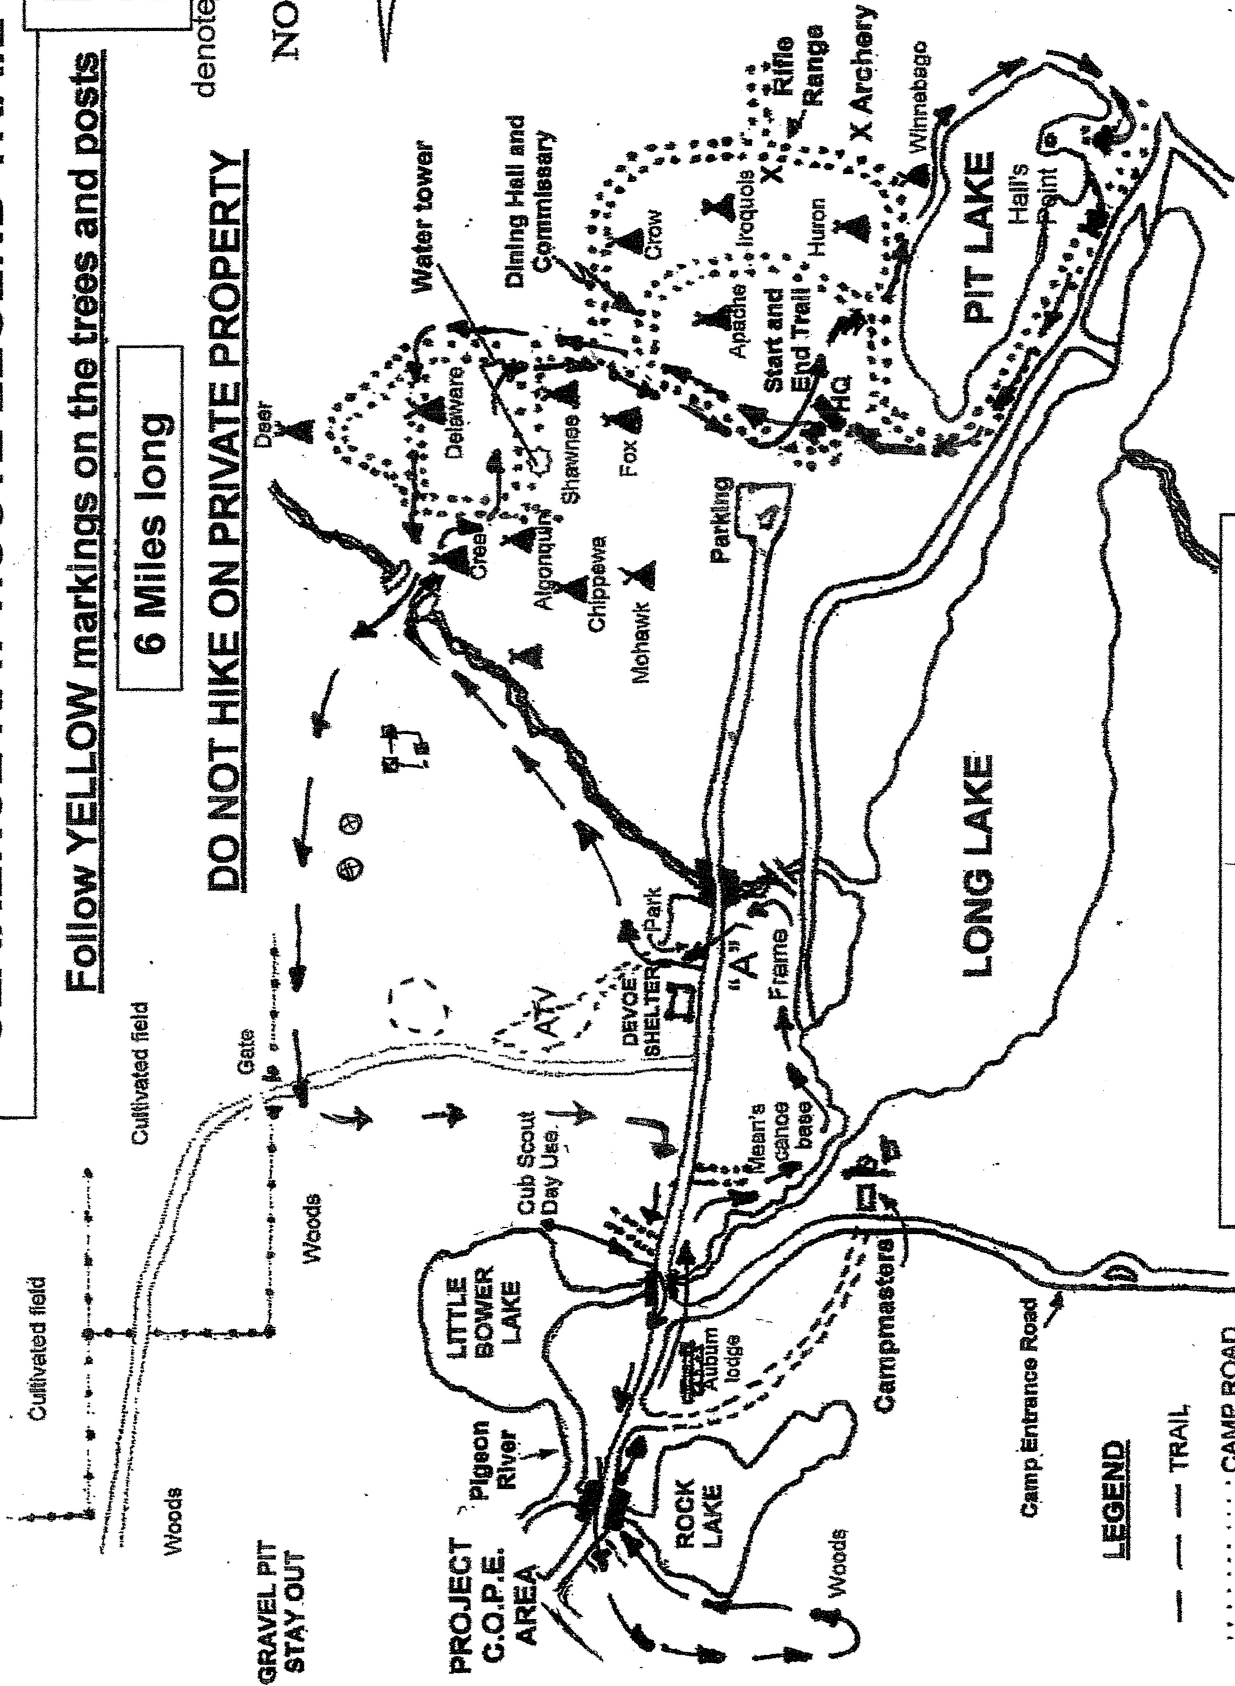

# CLARENCE KAY HOUTZ LEGEND TRAIL

K  
H  
V

denotes trail and direction

Follow **YELLOW** markings on the trees and posts

6 Miles long

**DO NOT HIKE ON PRIVATE PROPERTY**

NORTH

Established 2016

## LEGEND

- TRAIL
- ..... CAMP ROAD
- |— BRIDGE