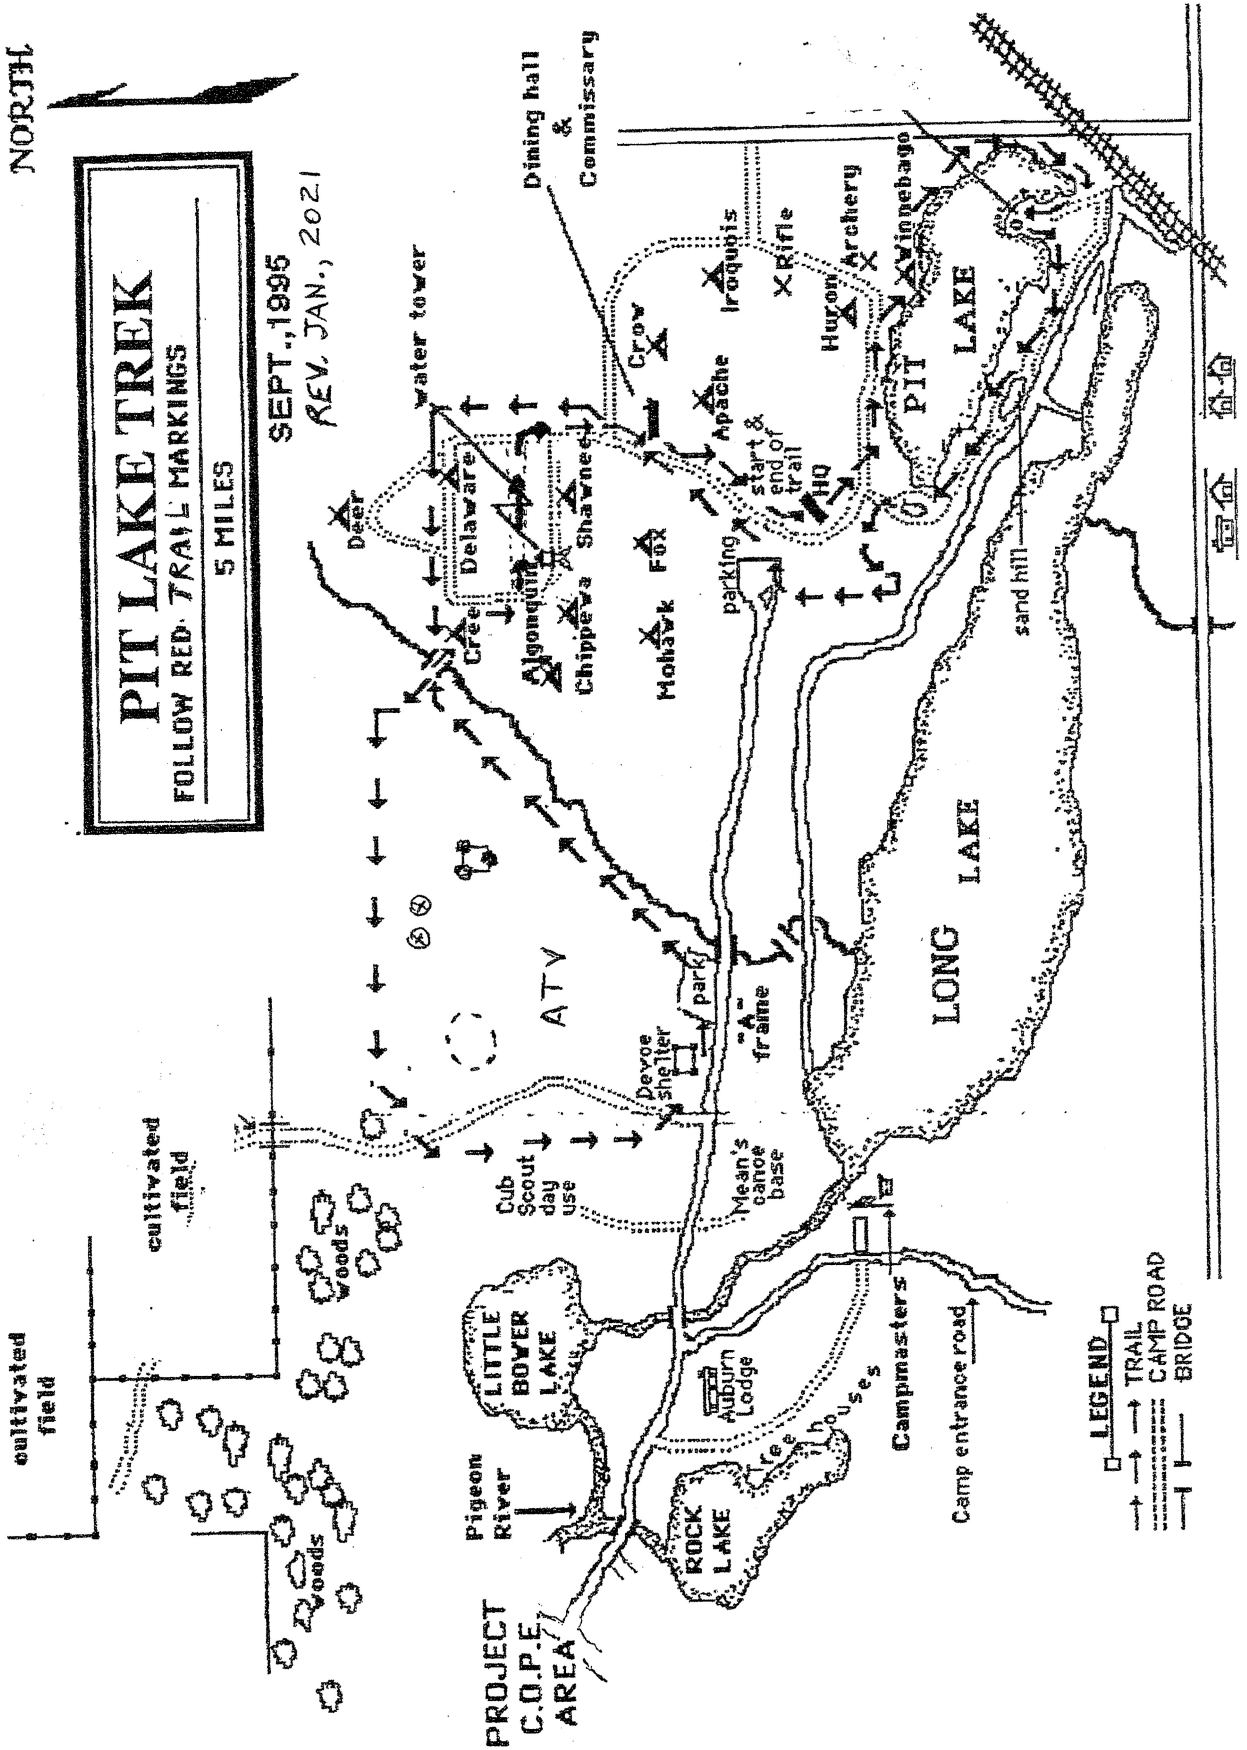

NORTH

# PIT LAKE TREK

FOLLOW RED TRAIL MARKINGS

5 MILES

SEPT., 1995

REV. JAN., 2021

PROJECT  
C.O.P.E.  
AREA

- LEGEND
- TRAIL
- CAMP ROAD
- BRIDGE