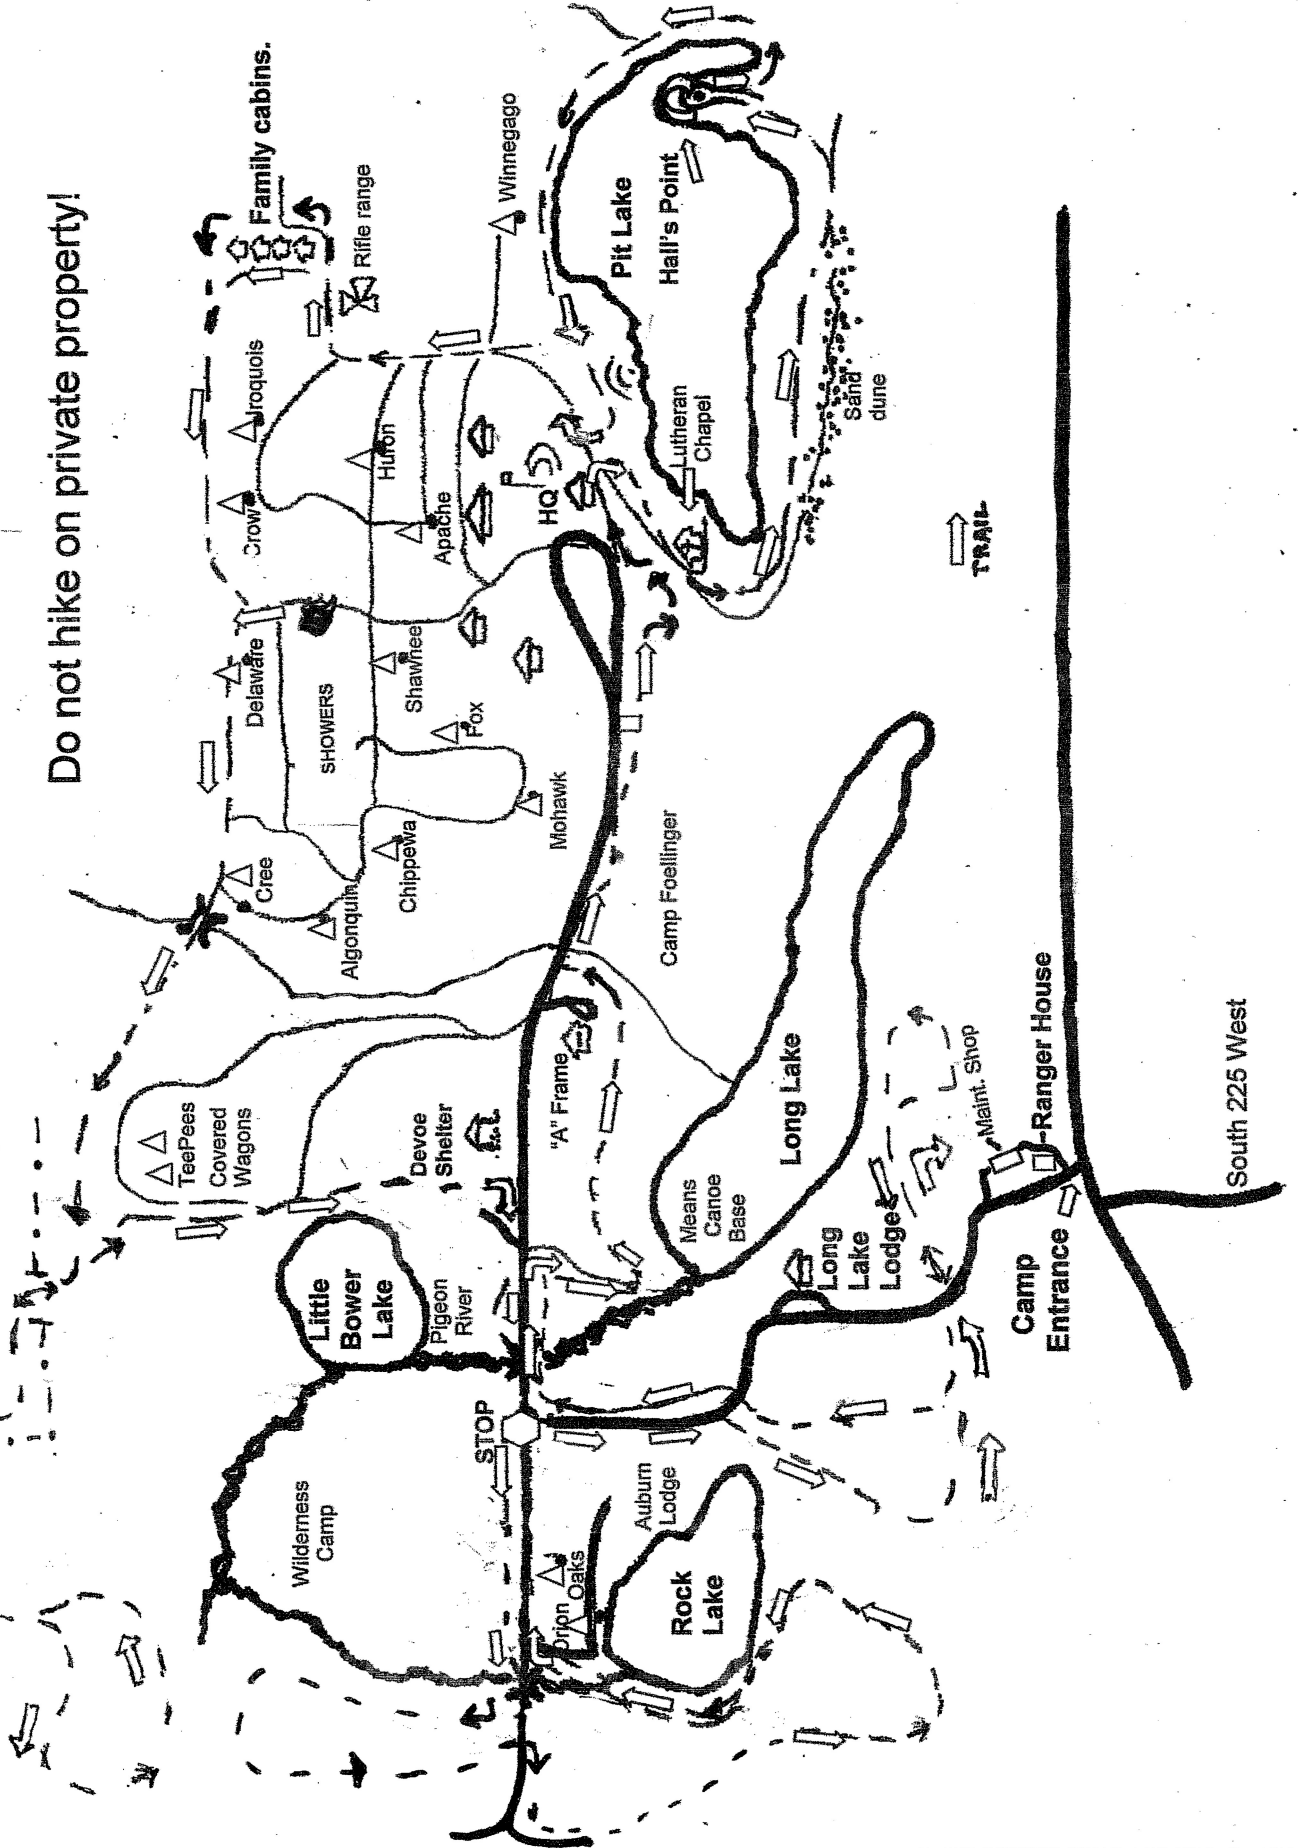

CHIEF LITTLE TURTLE TRAIL

The trail is marked with orange paint.  Denotes direction of trail.

Trail is 8 miles long.

JAN 2020

Do not hike on private property!

South 225 West