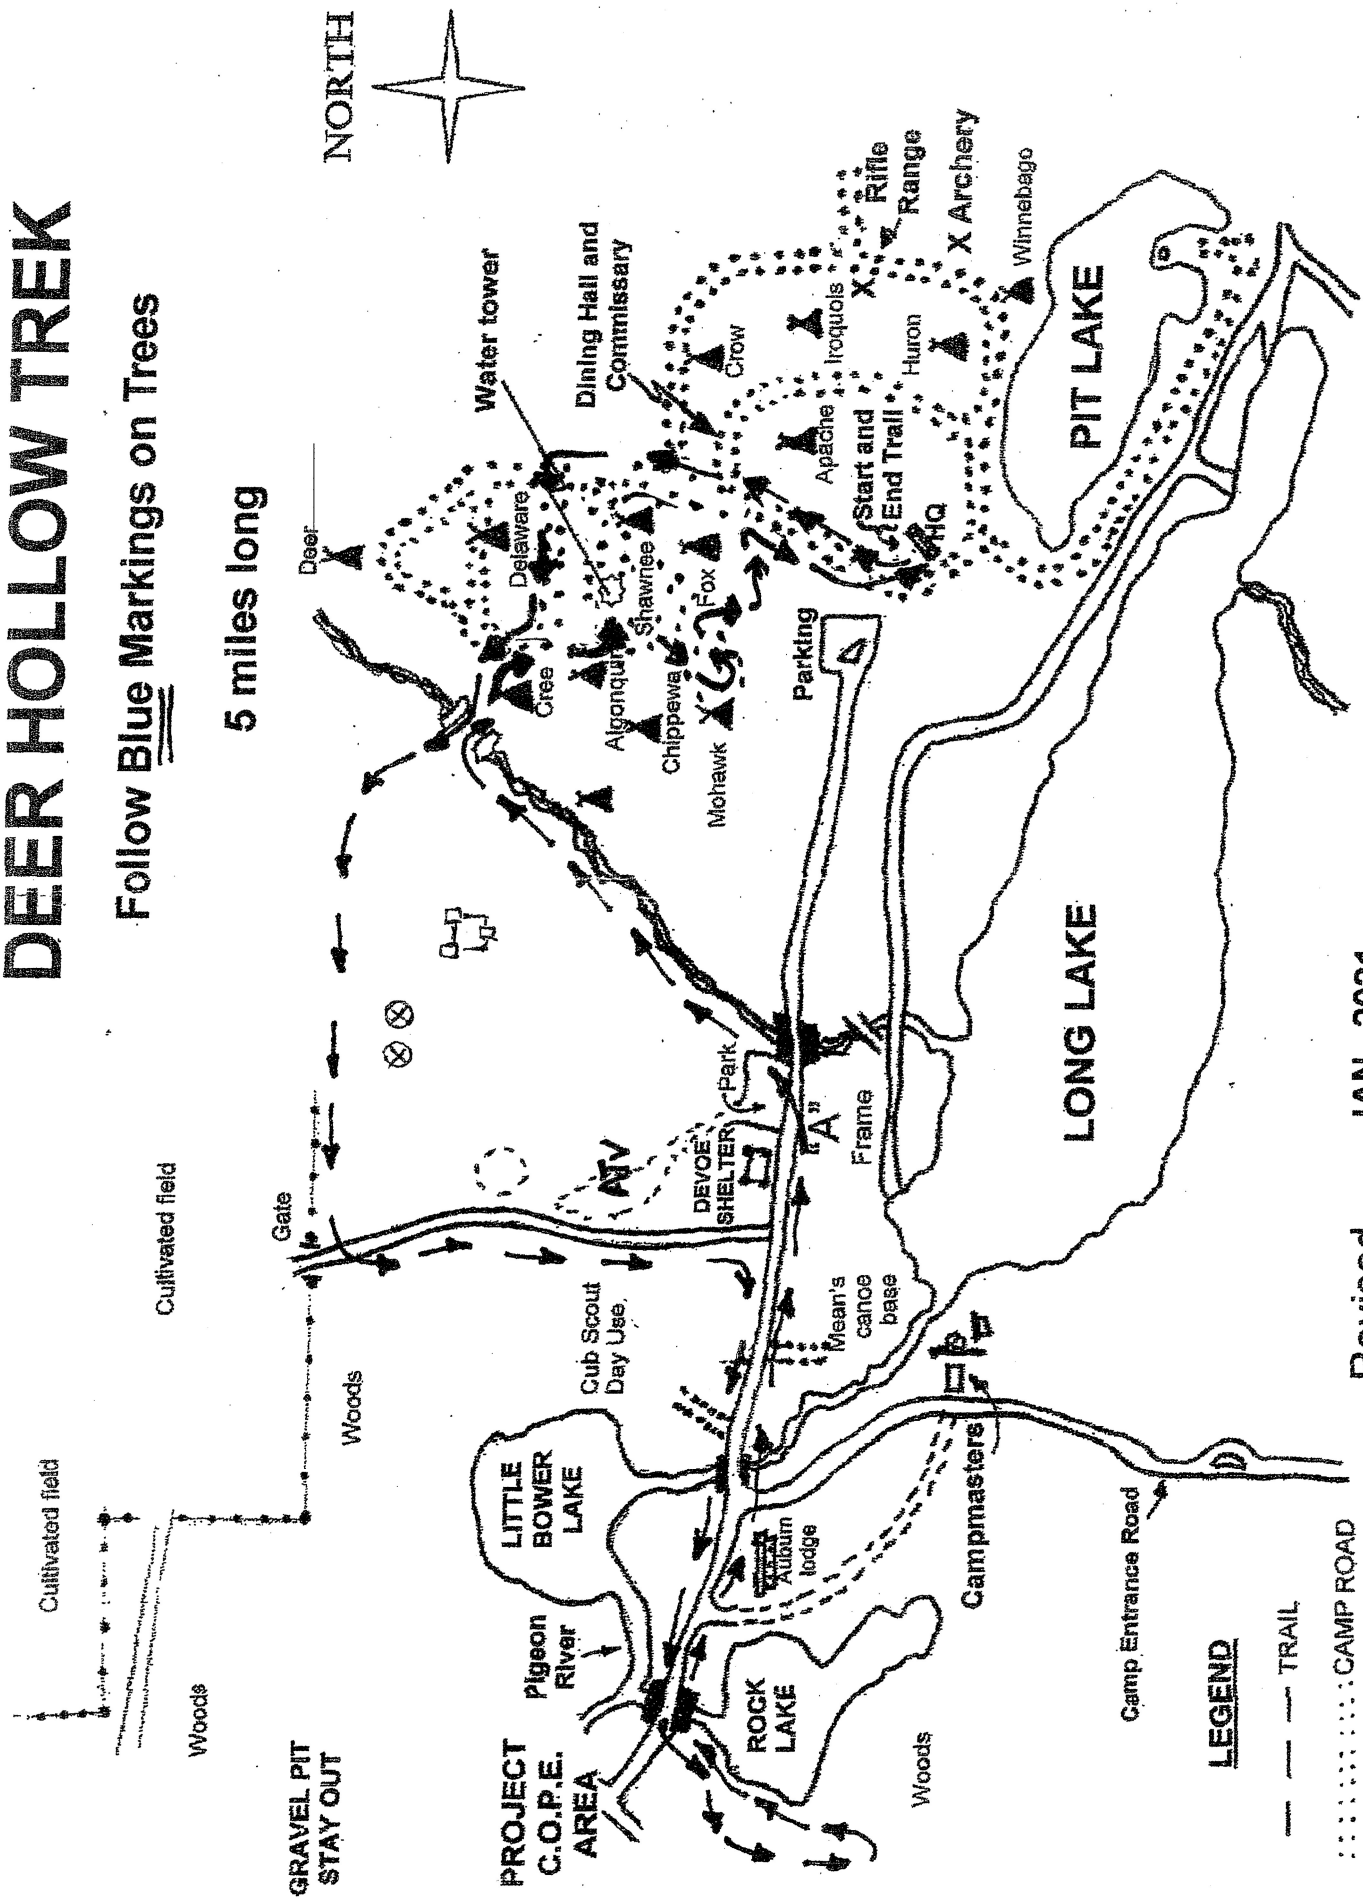

DEER HOLLOW TREK

Follow Blue Markings on Trees

5 miles long

Revised JAN 2021

LEGEND

- TRAIL
- CAMP ROAD
- |— BRIDGE

GRAVEL PIT
STAY OUT

PROJECT
C.O.P.E.
AREA

LITTLE
BOWER
LAKE

ROCK
LAKE

LONG LAKE

PIT LAKE

Cultivated field

Cultivated field

Woods

Woods

Cub Scout
Day Use

DEVCOE
SHELTER

Park

Frame

Mean's
canoe
base

Campmasters

Camp Entrance Road

Water tower

Huron

Apache Iroquois

Start and
End Trail

Rifle
Range

X Archery

Winnebago

HQ

parking